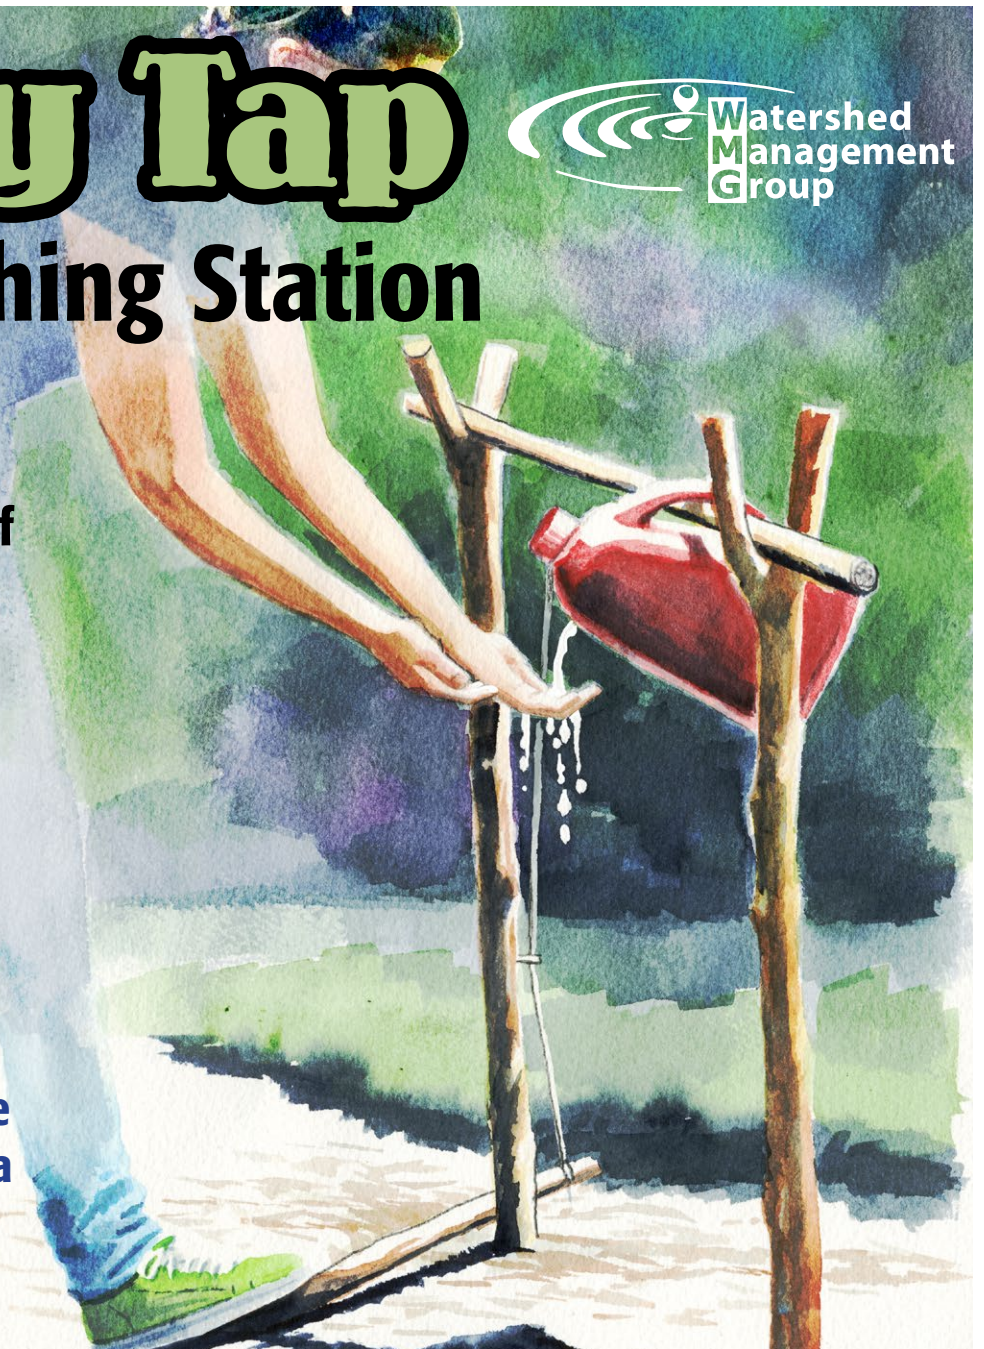

Lavamanos

Aplaste el "pedal" de palo-madera para enjuagar sus manos y jabón. ¡Suelte el pedal y enjabonarse! Aplaste el pedal de nuevo para enjuagarse.