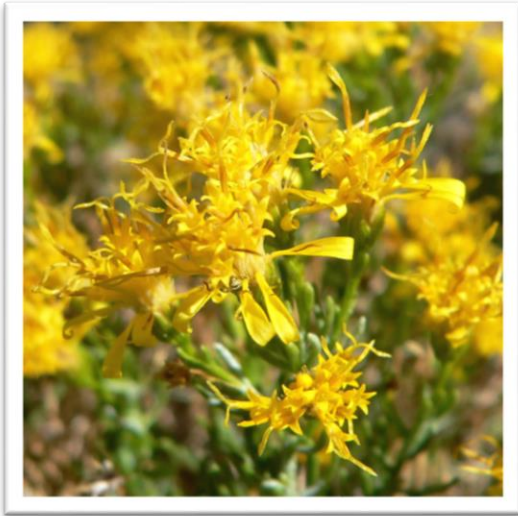

ACOURTIA WRIGHTII (BROWNFOOT) - POLLINATORS SUPPORTED: NUMEROUS BEES AND BUTTERFLIES
LARVAL HOST PLANT: NUMEROUS BEES AND BUTTERFLIES

Monsoon Squad Training and Orientation
June 6, 2015
Plant and Pollinator Interactions with Jim Verrier of Desert Survivors

ERICAMERIA LARICIFOLIA (TURPENTINE BUSH) - LARVAL HOST PLANT: BUTTERFLIES