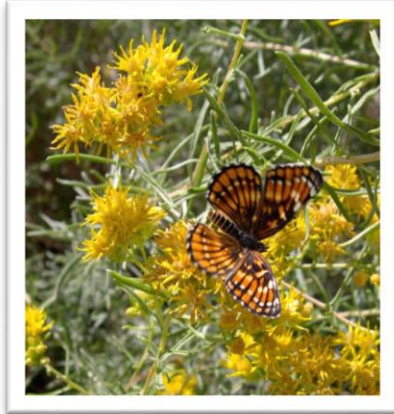

BRICKELLIA COULTERI VAR. *BRACHIATA*

Monsoon Squad Training and Orientation
June 6, 2015
Plant and Pollinator Interactions with Jim Verrier of Desert Survivors

ISOCOMA ACRADENIA (ALKALI GOLDENBUSH)