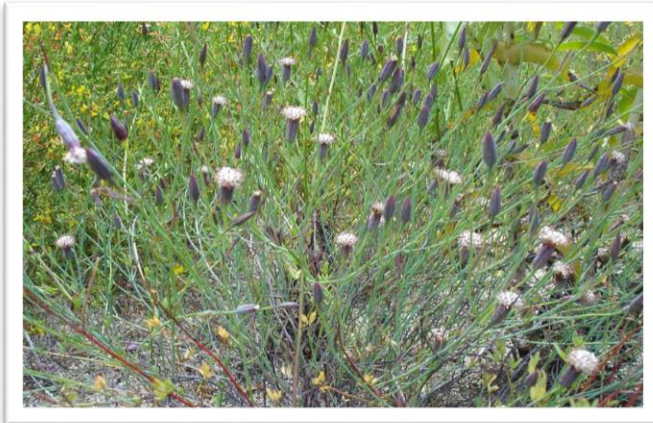

Monsoon Squad Training and Orientation
June 6, 2015

Plant and Pollinator Interactions with Jim Verrier of Desert Survivors

SENNA WISLIZENII (SHRUBBY SENNA) - POLLINATORS SUPPORTED: CARPENTER BEES, AND BUMBLEBEES.

LARVAL HOST PLANT: CLOUDLESS SULPHUR (PHOEBIS SENNAE) BUTTERFLIES

POROPHYLLUM GRACILE (SLENDER PORELEAF/ODORA/YERBA DE VENADO) - LARVAL HOST PLANT: MOTHS

ASCLEPIAS SUBULATA (RUSH MILKWEED/DESERT MILKWEED) - POLLINATORS SUPPORTED: MULTIPLE NATIVES, ESPECIALLY TARANTULA HAWK. LARVAL HOST PLANT: MONARCH AND QUEENS BUTTERFLIES