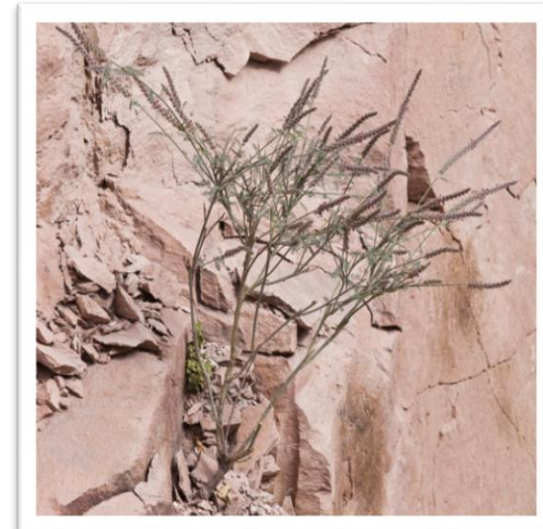

Monsoon Squad Training and Orientation
June 6, 2015
Plant and Pollinator Interactions with Jim Verrier of Desert Survivors

ISOCOMA ACRADENIA (ALKALI GOLDENBUSH)

BRICKELLIA COULTERI VAR. *BRACHIATA*

DALEA PRINGLEI (PRINGLE'S PRAIRIE CLOVER) - LARVAL HOST PLANT: BUTTERFLIES

Monsoon Squad Training and Orientation
June 6, 2015
Plant and Pollinator Interactions with Jim Verrier of Desert Survivors

SPHAERALCEA AMBIGUA VAR. *ROSACEA* (DESERT GLOBEMALLOW)

ANISACANTHUS THURBERI (DESERT HONEYSUCKLE) - POLLINATOR SUPPORTED: HUMMINGBIRDS